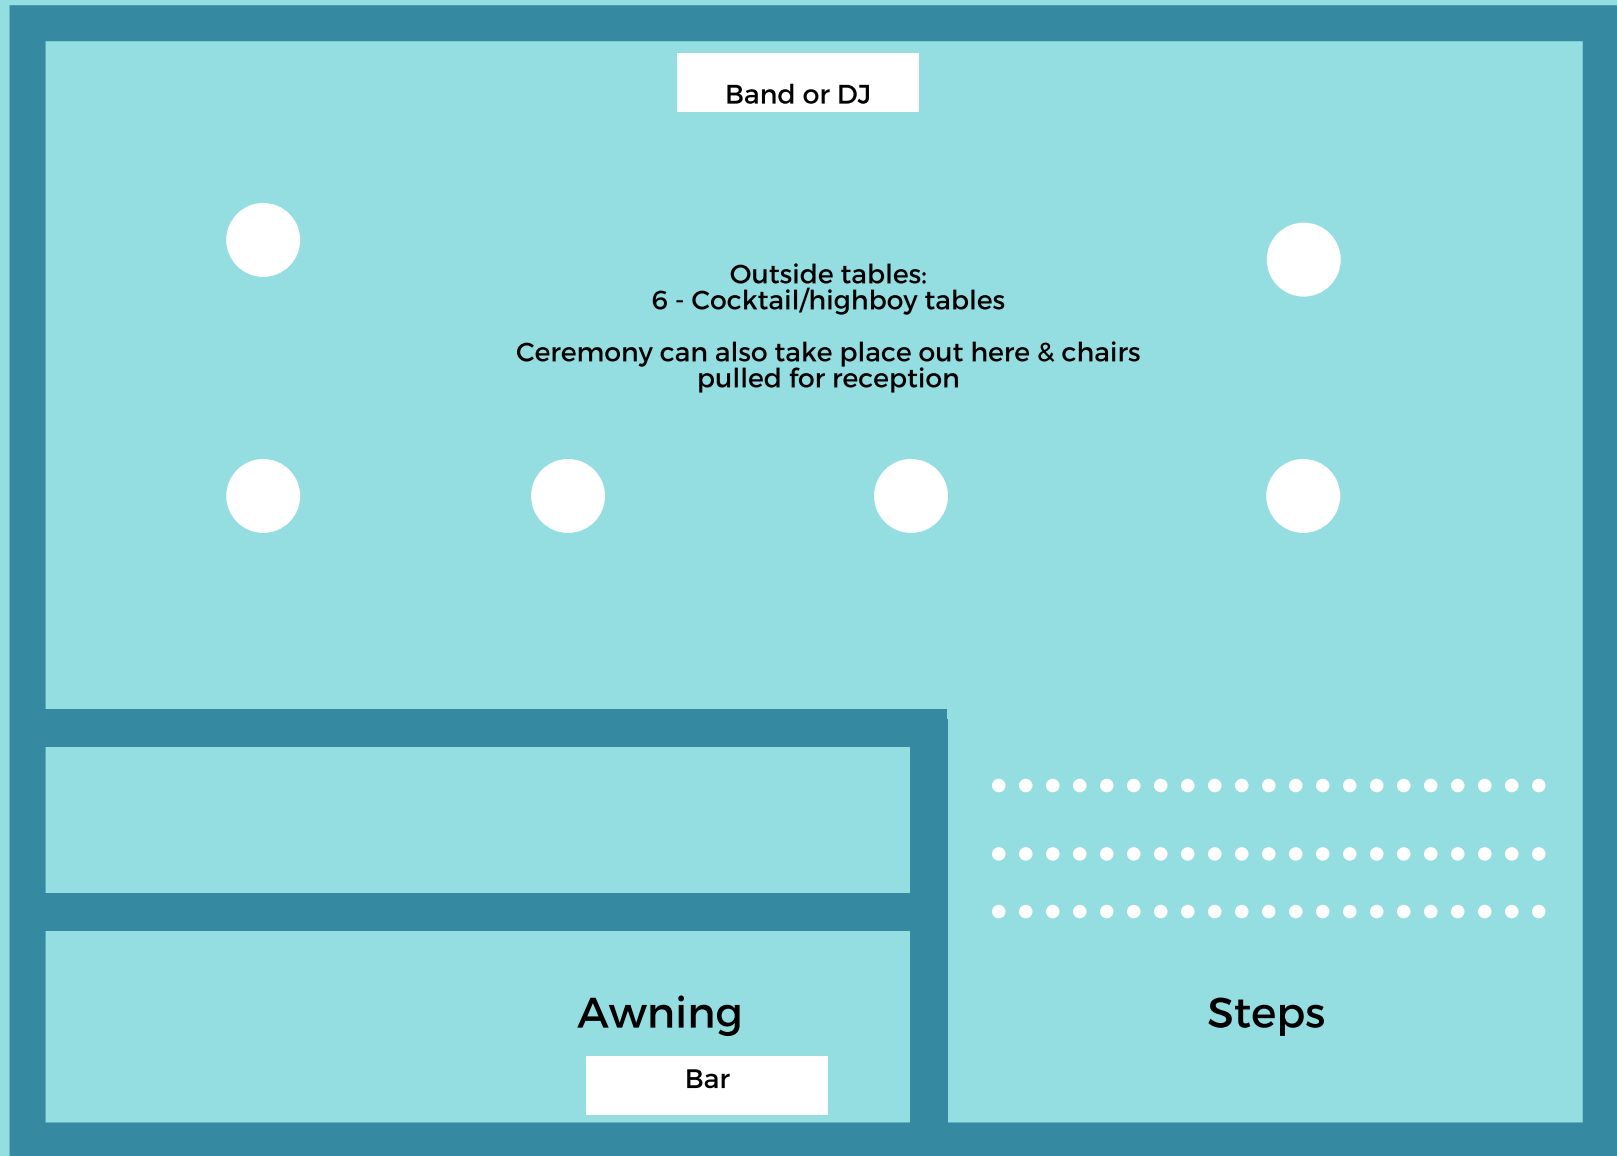

# Up to 40 - 1 Long Table - Inside

Parlor Includes:  
-1 dresser  
-4 upholstered chairs  
-1 sofa bench  
-1 coffee table  
-2 upholstered stools  
Great place for gifts.

**Seating for up to 40 guests.**  
For showers, rectangle table is added to left of fireplace on slideshow wall for gifts + 2 upholstered chairs for gift opening are placed in front of fireplace (moved from parlor).  
Second bar can be added in pavilion for an additional fee.

Men's Bathroom

Wheelchair Ramp

# Up to 40 - 1 Long Table Inside - Pavilion

Band or DJ

Outside tables:  
6 - Cocktail/highboy tables

Ceremony can also take place out here & chairs  
pulled for reception

Awning

Bar

Steps

Size Yard  
with Bistro Lighting

Gazebo -  
Can be used for photobooth, cigar bar,  
other station  
(Has twinkle lights and small outdoor  
light centered in Gazebo)

Trees in yard have twinkle lights