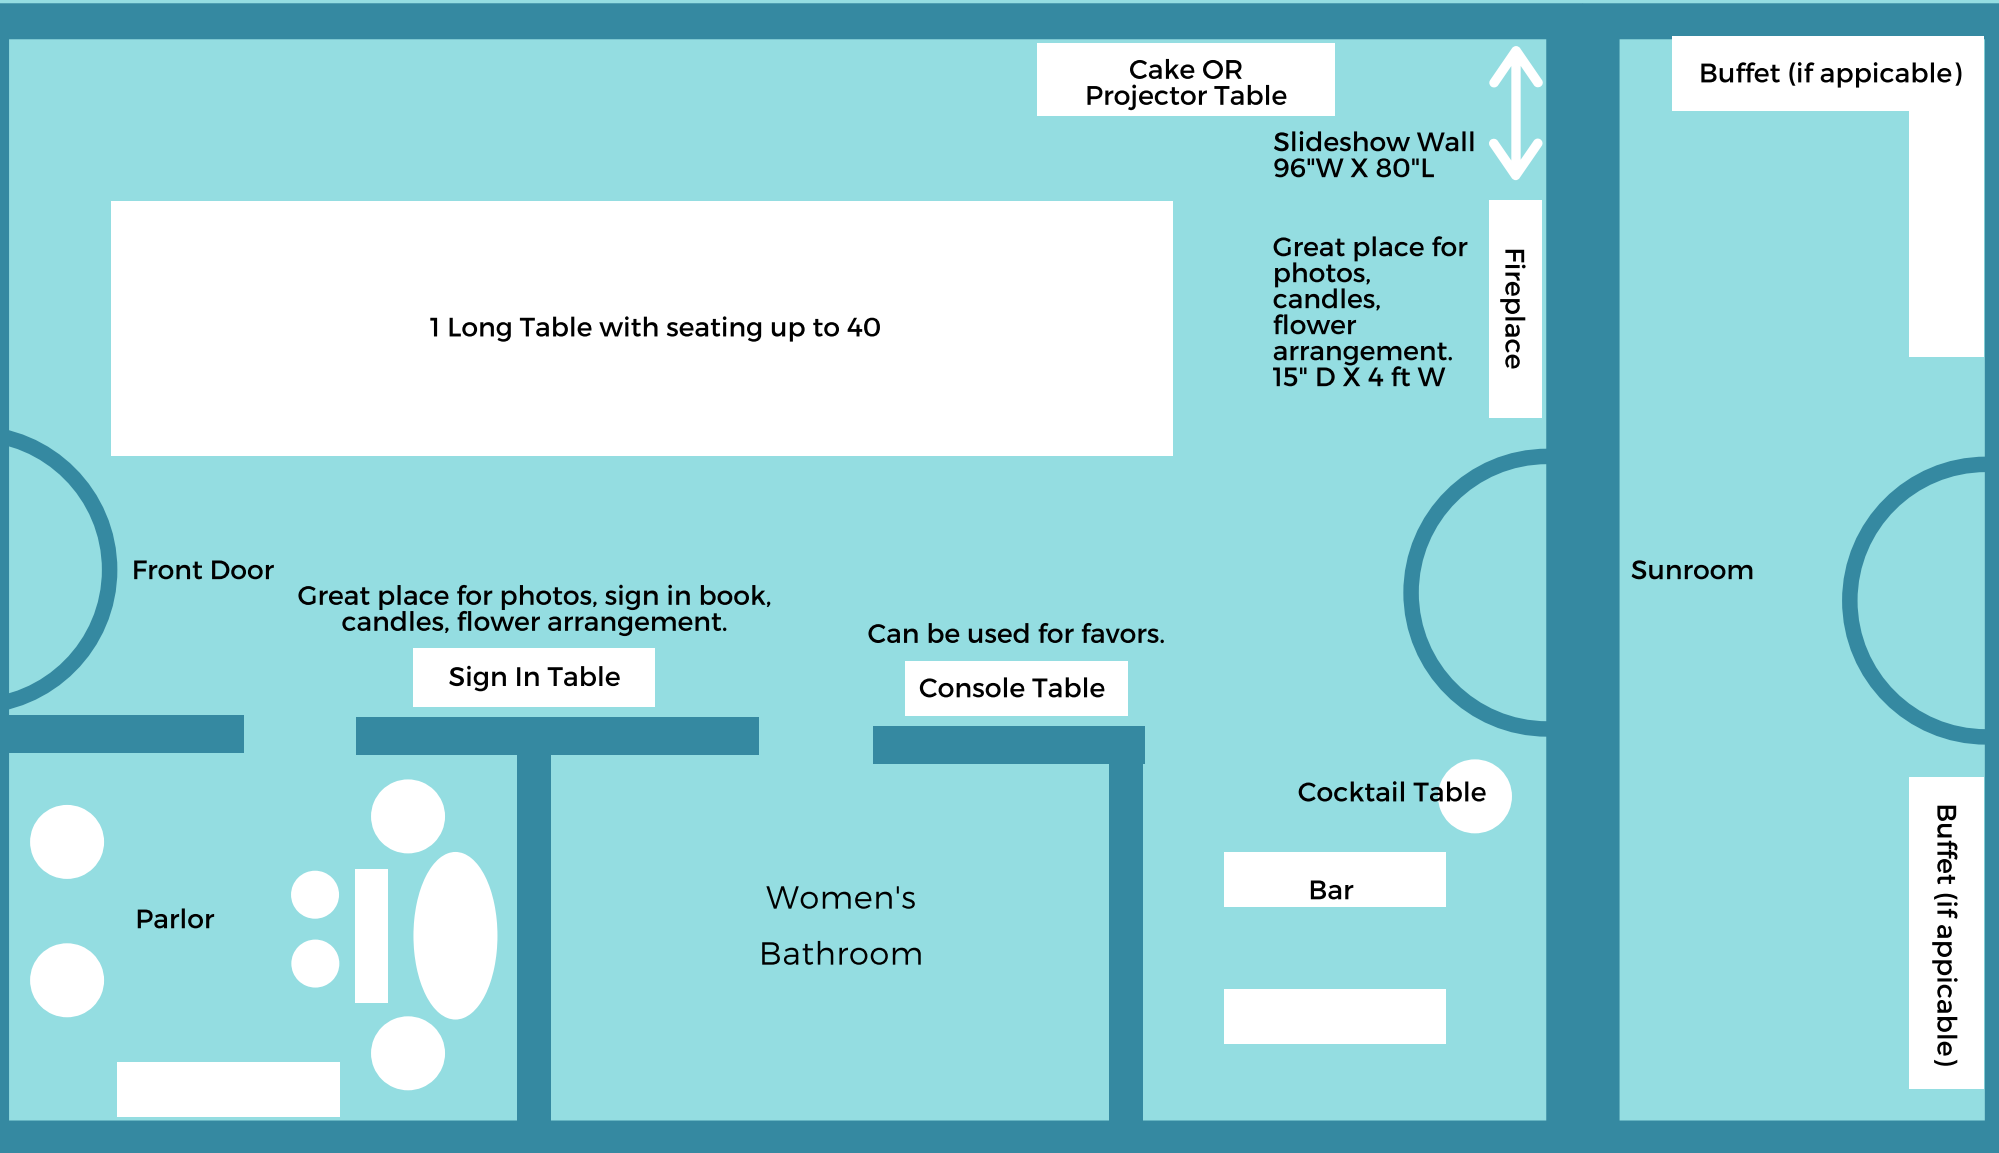

# Up to 40 - 1 Long Table - Inside

Parlor Includes:  
-1 dresser  
-4 upholstered chairs  
-1 sofa bench  
-1 coffee table  
-2 upholstered stools  
Great place for gifts.

**Seating for up to 40 guests.**  
For showers, rectangle table is added to left of fireplace on slideshow wall for gifts + 2 upholstered chairs for gift opening are placed in front of fireplace (moved from parlor).  
Second bar can be added in pavilion for an additional fee.

Men's Bathroom

Wheelchair Ramp

# Up to 40 - 1 Long Table Inside - Pavilion

Band or DJ

Outside tables:  
6 - Cocktail/highboy tables

Ceremony can also take place out here & chairs  
pulled for reception

Awning

Bar

Steps

Size Yard  
with Bistro Lighting

Gazebo -  
Can be used for photobooth, cigar bar,  
other station  
(Has twinkle lights and small outdoor  
light centered in Gazebo)

Trees in yard have twinkle lights