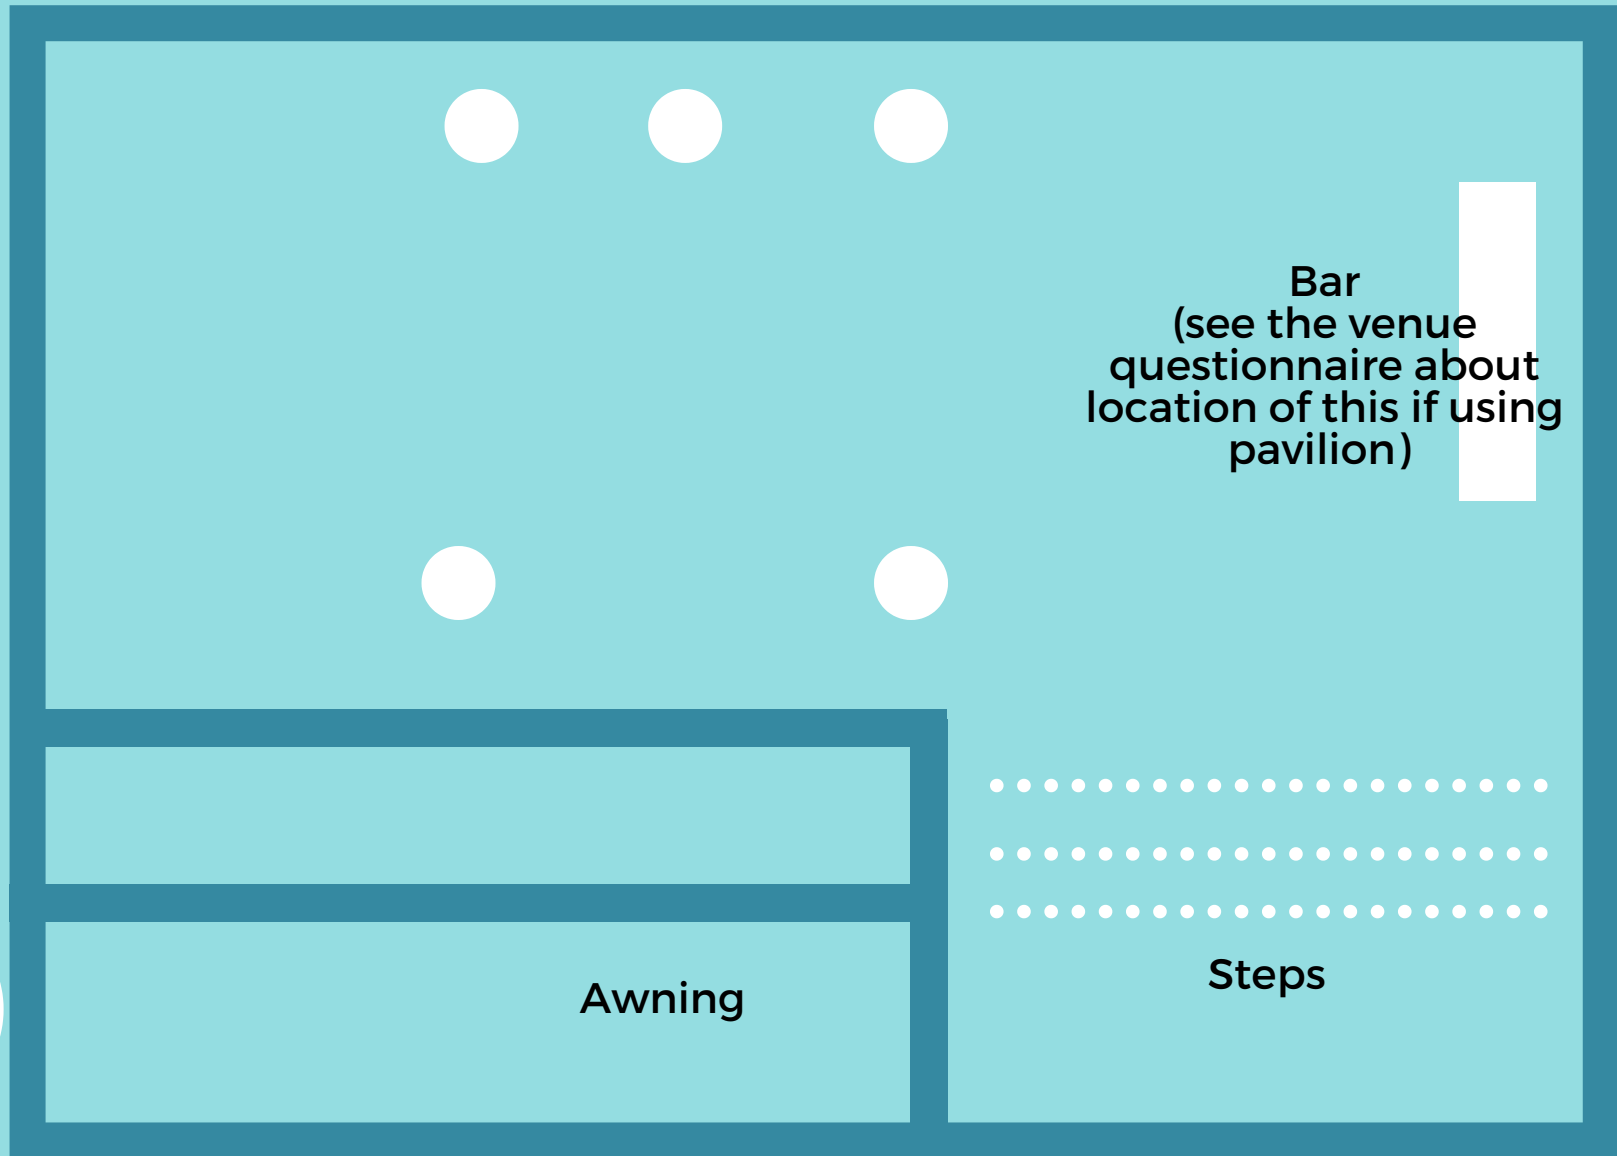

Groom's Cake

Fireplace/Mantle  
16" D X 62" L

Buffet (if applicable)

Front Door

Great place for photos, sign in book, candles, flower arrangement.

Great place for photos, candles, flower arrangement.

Can be used for favors.

Sign In Table

Console Table

Sunroom

Buffet (if applicable)

Parlor

Women's Bathroom

High Boy Table

Gold & Marble Tiered Table

Bar

Parlor Includes:

- 1 dresser
  - 2 upholstered chairs
  - 1 sofa bench
  - 1 coffee table
  - 2 upholstered stools
- Great place for gifts OR  
Cake can be moved in here

Seating for up to 40 guests.  
See notes about second bar and pavilion set-up on our venue questionnaire.

# Floor Plan D - Pavilion

Trees in yard also have twinkle lights