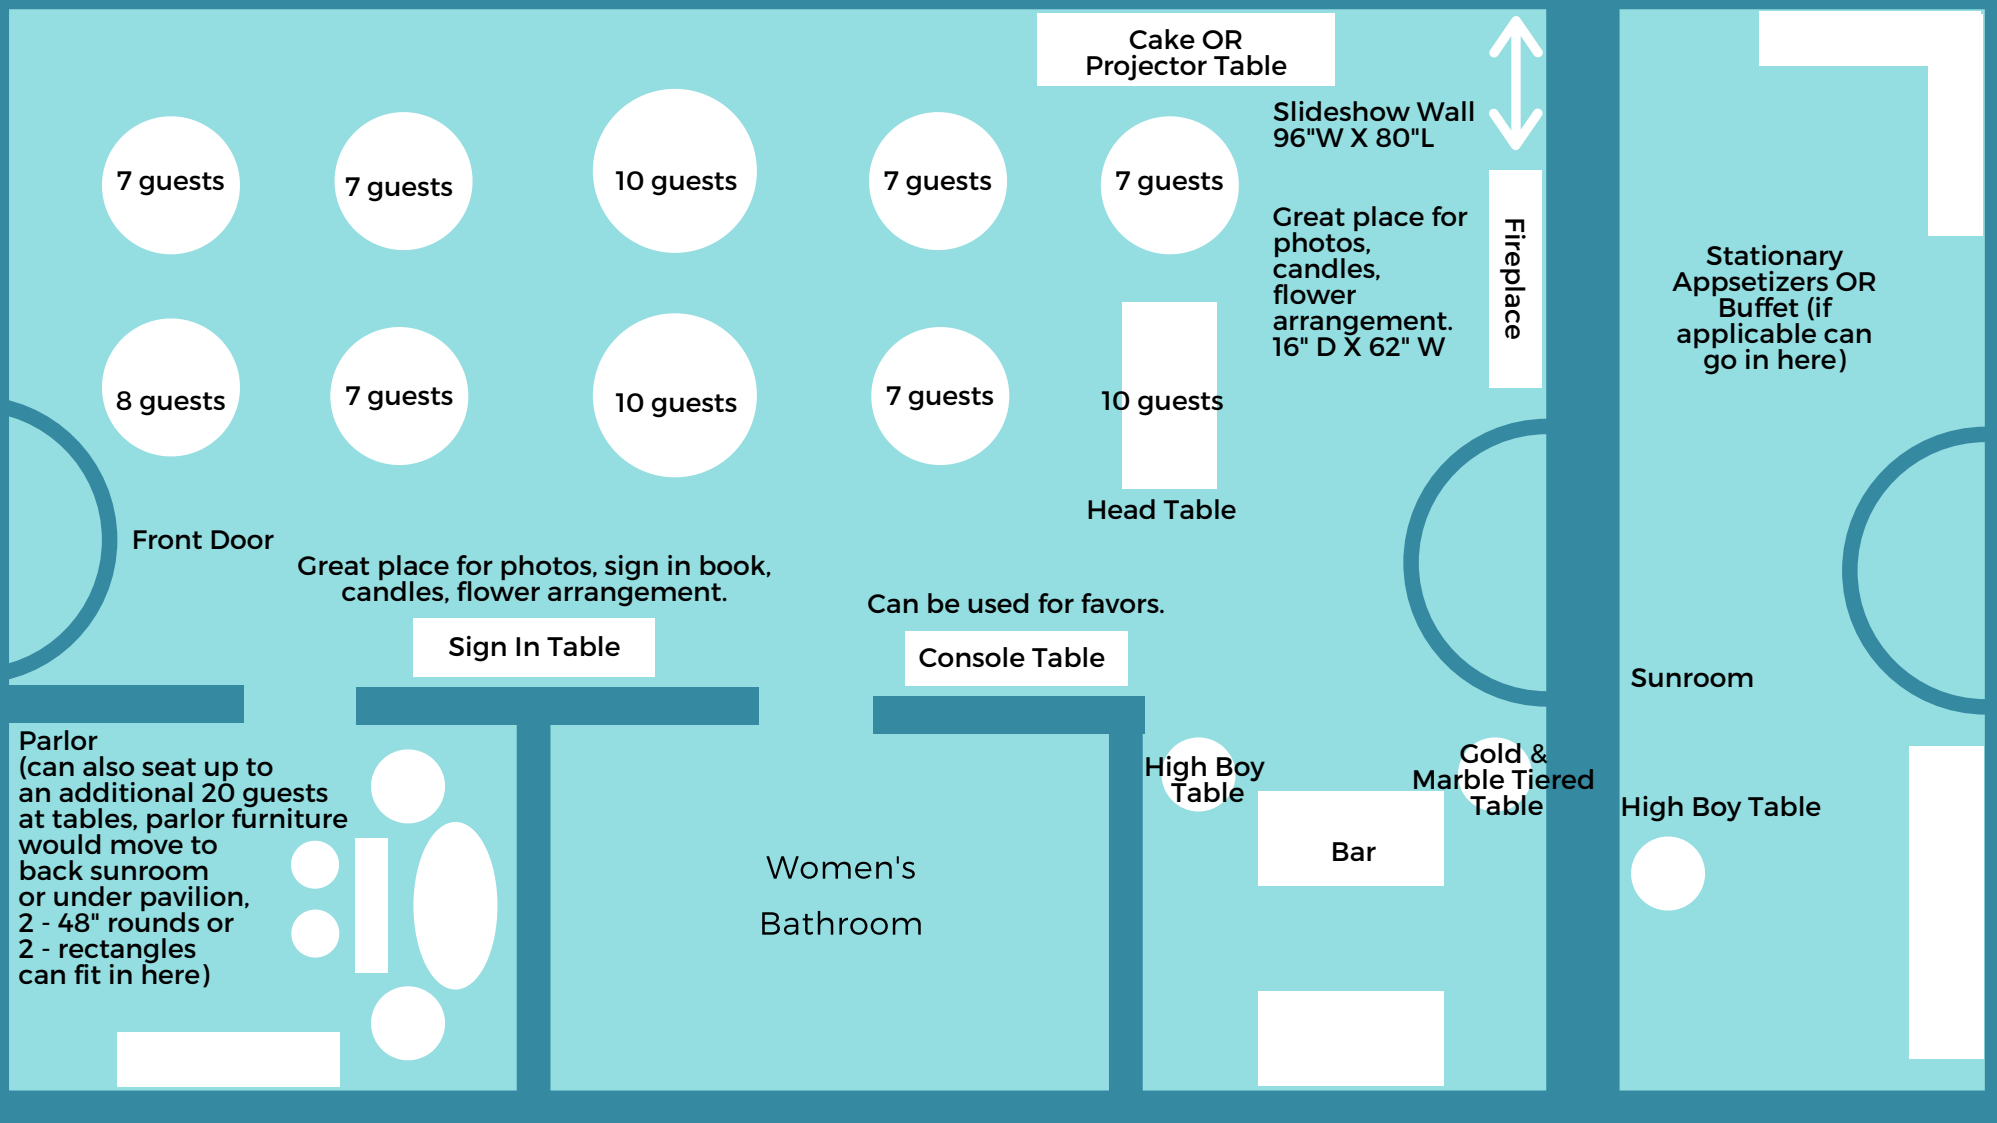

# Up to 100 - Plated Event Layout - Floor Plan C

- Parlor Includes:**
- 1 dresser
  - 2 upholstered chairs
  - 1 sofa bench
  - 1 coffee table
  - 2 upholstered stools
  - Great place for gifts.
  - Reference furniture inventory list for more dimensions.

**Seating for up to 100 guests with use of parlor**  
 See notes about pavilion use in our venue questionnaire.

Men's Bathroom

Wheelchair Ramp

# Plated Event Layout - Pavilion

**Bar**

(will be located out of the way, unless confirmed in use and location to be confirmed with sales manager)

Outside tables:  
6 - Cocktail/highboy tables and/or any tables not used in your interior floor plan

Please reference the venue and catering questionnaire for more details.

Size Yard  
with Bistro Lighting

**Awning**

**Steps**

**Gazebo**