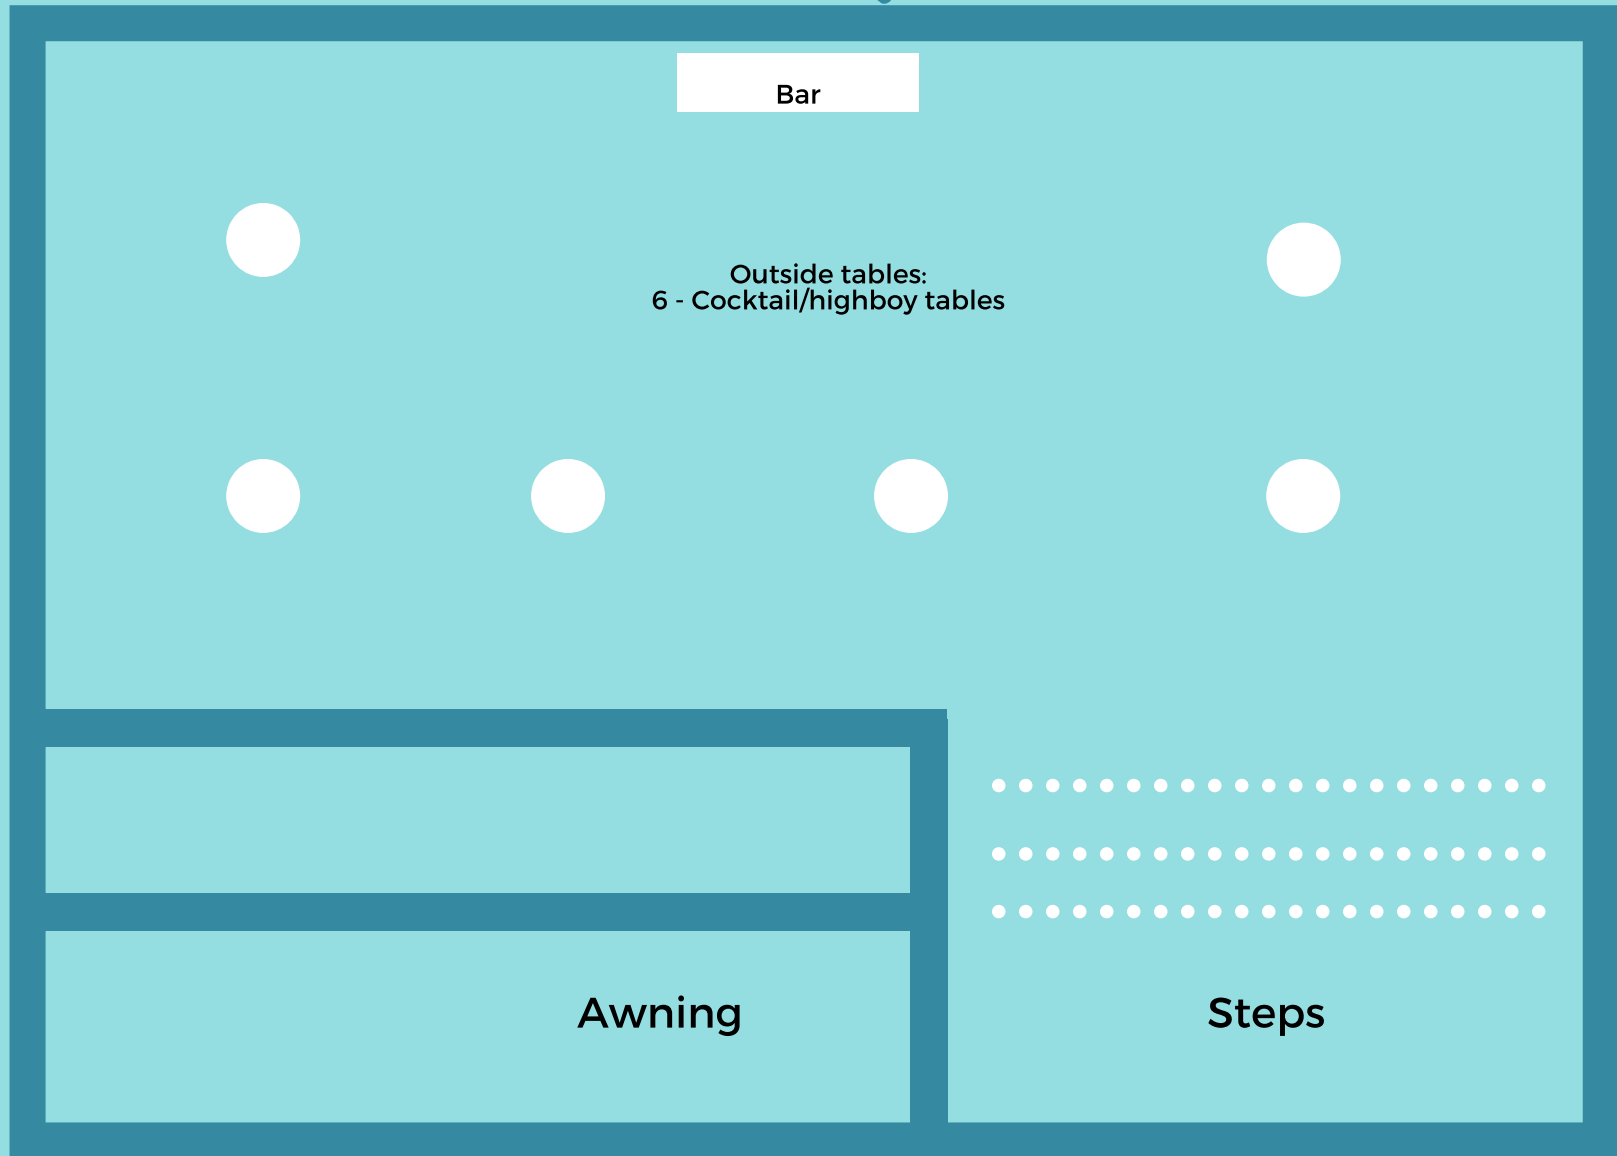

Up to 74 - Seated Layout 1 - Inside

Parlor Includes:
 -1 dresser
 -4 upholstered chairs
 -1 sofa bench
 -1 coffee table
 -2 upholstered stools
 Great place for gifts.

Seating for up to 74 guests.
 For showers, rectangle table in front of fireplace is moved to left of fireplace on slideshow wall for gifts + 2 upholstered chairs for gift opening are placed in front of fireplace (moved from parlor).
 For rehearsal dinners, a second bar can be added in pavilion for an additional fee. For showers, pavilion set-up can be added for an additional fee.

Men's Bathroom

Wheelchair Ramp

Up to 74 - Seated Layout 1 - Pavilion

Bar

Outside tables:
6 - Cocktail/highboy tables

Awning

Steps

Size Yard
with Bistro Lighting

Gazebo -
Can be used for photobooth, cigar bar,
other station