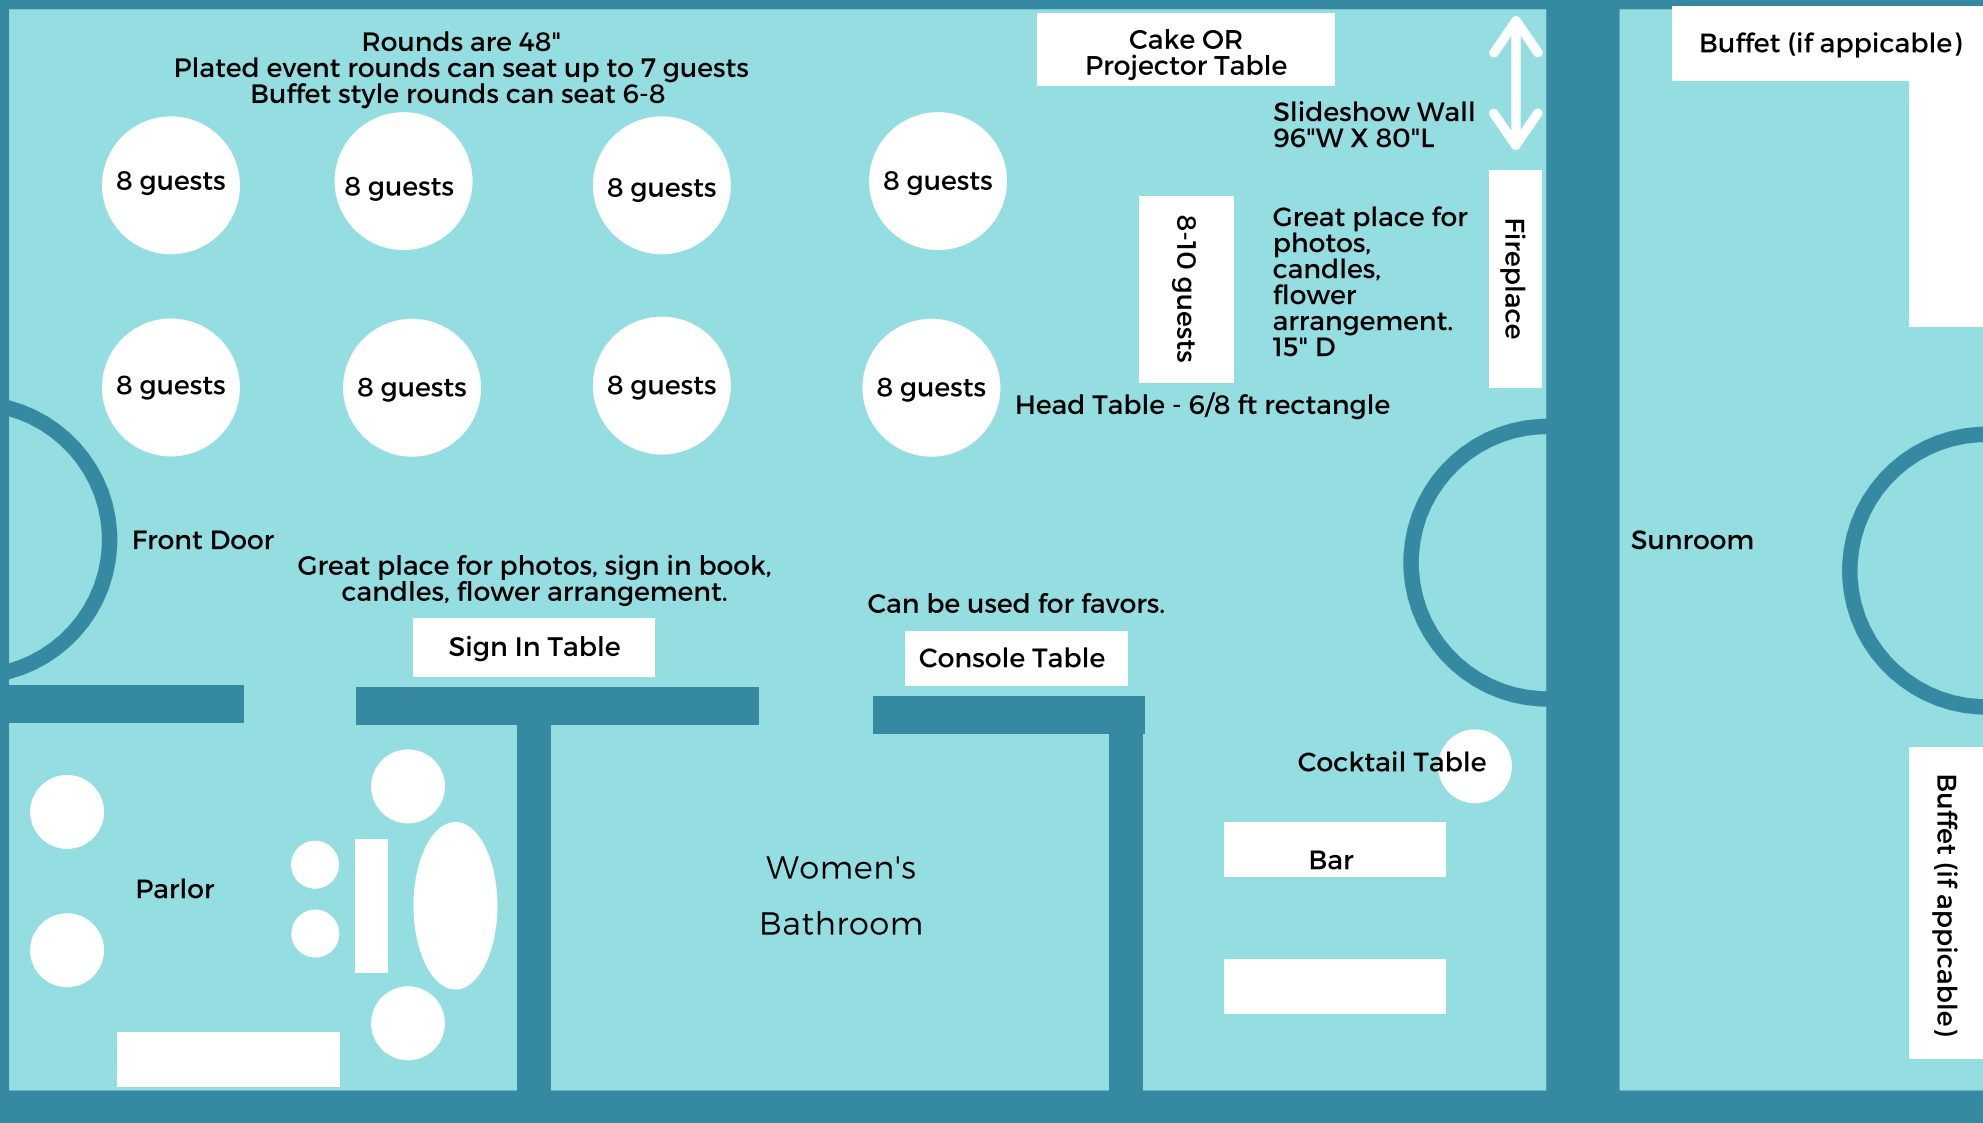

Up to 74 - Seated Layout 1 - Inside

Parlor Includes:
 -1 dresser
 -4 upholstered chairs
 -1 sofa bench
 -1 coffee table
 -2 upholstered stools
 Great place for gifts.

Seating for up to 74 guests.
 For showers, rectangle table in front of fireplace is moved to left of fireplace on slideshow wall for gifts + 2 upholstered chairs for gift opening are placed in front of fireplace (moved from parlor).
 For rehearsal dinners, a second bar can be added in pavilion for an additional fee. For showers, pavilion set-up can be added for an additional fee.

Men's Bathroom

Wheelchair Ramp

Up to 74 - Seated Layout 1 - Pavilion

Bar

Outside tables:
6 - Cocktail/highboy tables

Awning

Steps

Size Yard
with Bistro Lighting

Gazebo -
Can be used for photobooth, cigar bar,
other station