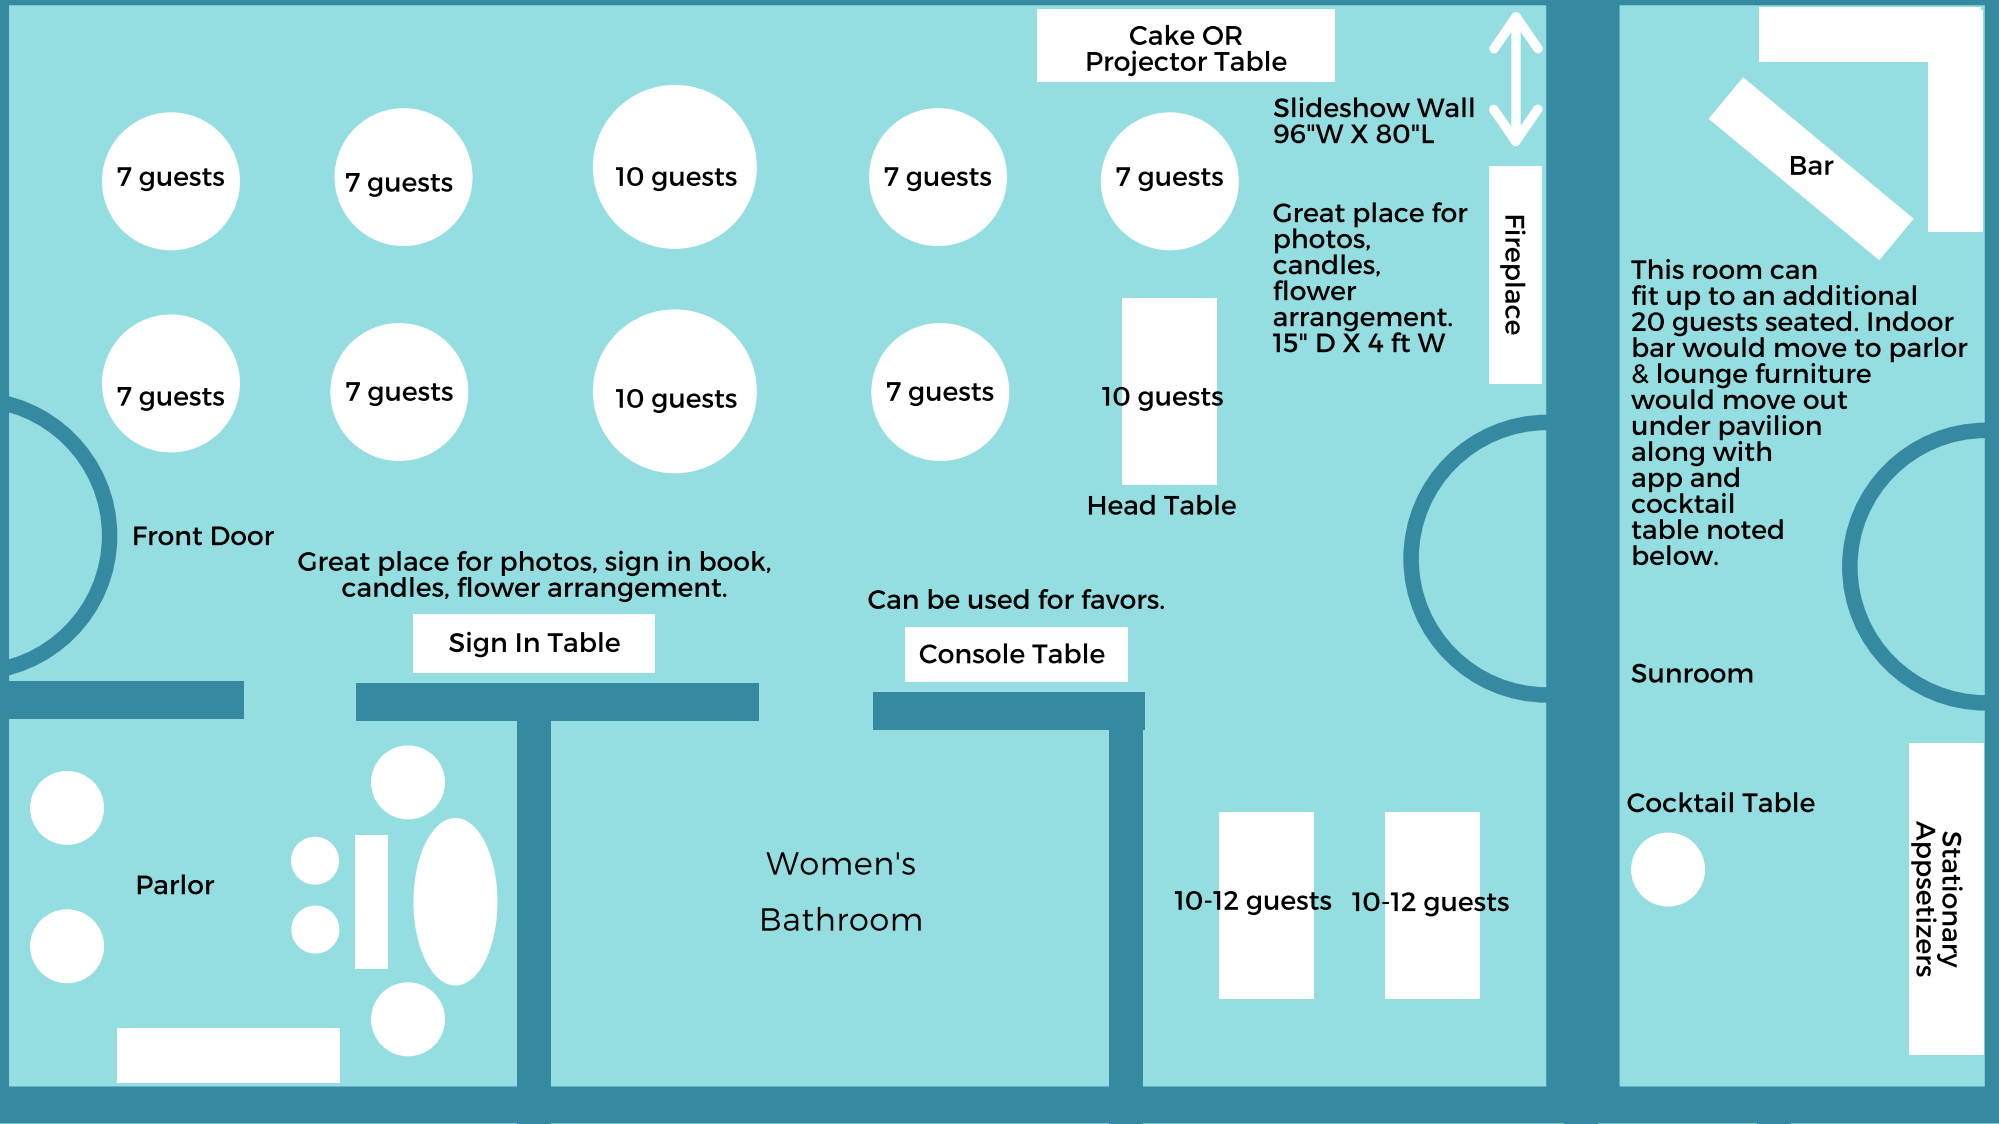

Up to 120 - Plated Event Layout - Inside

Parlor Includes:
 -1 dresser
 -4 upholstered chairs
 -1 sofa bench
 -1 coffee table
 -2 upholstered stools
 Great place for gifts.

Seating for up to 100 guests main rooms + 20 sunroom.
 Parlor can also get tables and upholstered furniture can move out under pavilion for cocktails.
 Pavilion can be included or not. Usually best to include for events over 50. Bartender fees included for second bar.

Men's Bathroom

Wheelchair Ramp

Up to 120 - Plated Event Layout - Pavilion

Size Yard
with Bistro Lighting

Gazebo -
Can be used for photobooth, cigar bar,
other station