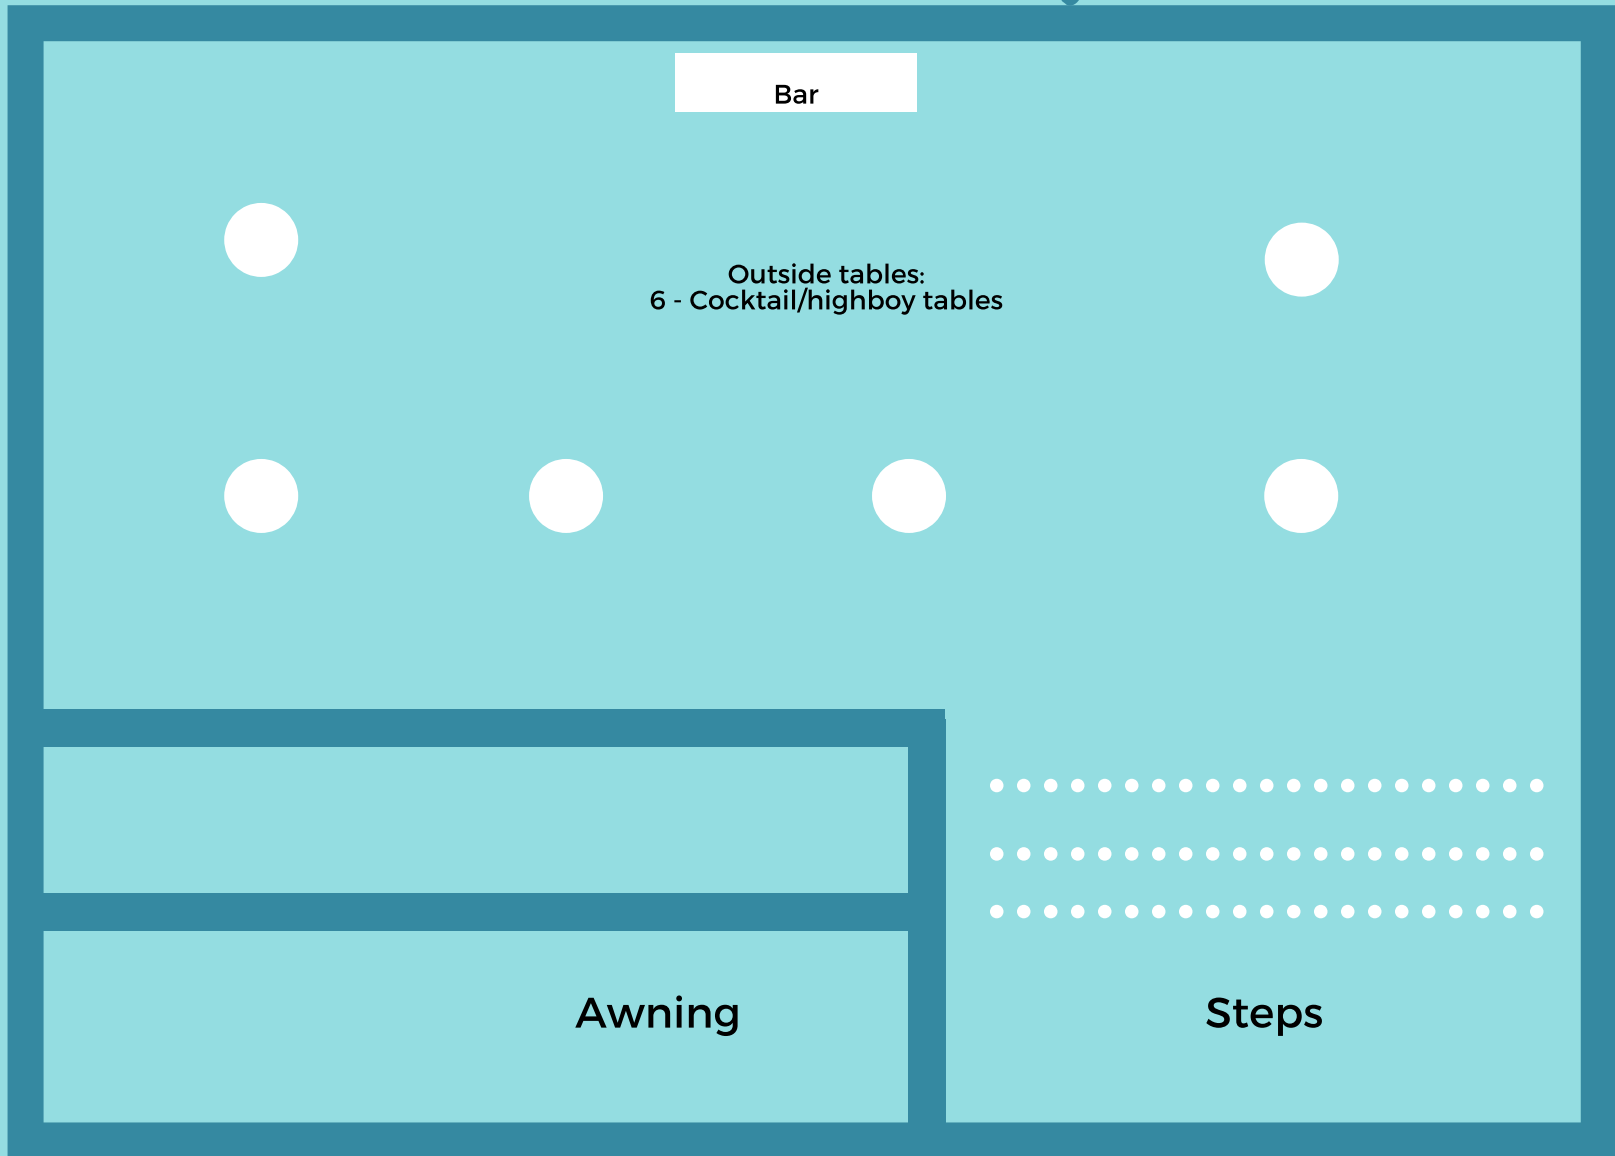

Up to 120 - Plated Event Layout - Inside

Parlor Includes:
 -1 dresser
 -4 upholstered chairs
 -1 sofa bench
 -1 coffee table
 -2 upholstered stools
 Great place for gifts.

Seating for up to 100 guests main rooms + 20 sunroom.
 Parlor can also get tables and upholstered furniture can move out under pavilion for cocktails.
 Pavilion can be included or not. Usually best to include for events over 50. Bartender fees included for second bar.

Men's Bathroom

Wheelchair Ramp

Up to 120 - Plated Event Layout - Pavilion

Size Yard
with Bistro Lighting

Gazebo -
Can be used for photobooth, cigar bar,
other station